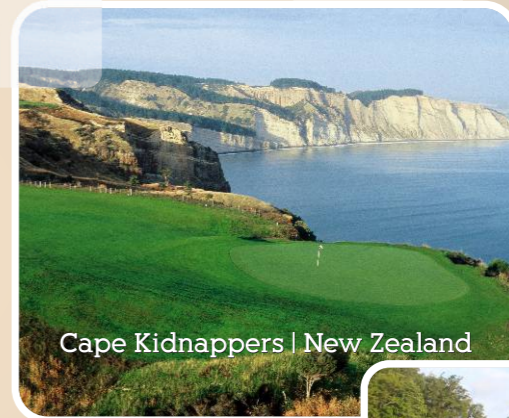

LOCATION

Sky Lake Resort & Golf Club is located in the Van Son Lake Area, Chuong My District, 45 km from Hanoi and easily accessible by car along the Thang Long Highway.

The 192 hectares of sweeping fairways and native flora are set against a stunning backdrop of limestone mountains to create an inspirational setting for golf making the trip well worth it.

IMG Golf is a division of IMG which has consistently managed the world's best golfers, both male and female who combined have won over 131 majors. IMG's course design business has designed over 100 courses in 41 countries and our golf course management team now manages over 30 global golf projects. IMG Golf Course Services is a division of IMG which epitomizes the cross discipline leadership of IMG, providing golf course design, advisory, construction management and golf course management services to world class developments.

IMG Prestige

IMG also owns and operates, IMG Prestige, a global reciprocal program of elite golf properties. To be invited to participate in the program, a golf facility must offer an exceptional golf experience and be rated amongst the finest in the respective region. Participating in IMG Prestige not only reinforces the positioning of a golf facility but also presents members with a unique benefit of membership. Each golf facility participating in the program offers privileged access and preferred rates to the members of the other participating facilities. This presents opportunities for members to travel and access some of the finest golf facilities in the world; some of which may not ordinarily be accessible to them. There are currently over 100 properties in the IMG Prestige portfolio across 28 countries.

Laguna National | Singapore

London Golf Club | England

Links Hope Island | Australia

Cape Kidnappers | New Zealand

SKY LAKE
Resort & Golf Club

MEMBERSHIPS

Sky Lake Resort & Golf Club offers both individual and corporate memberships.