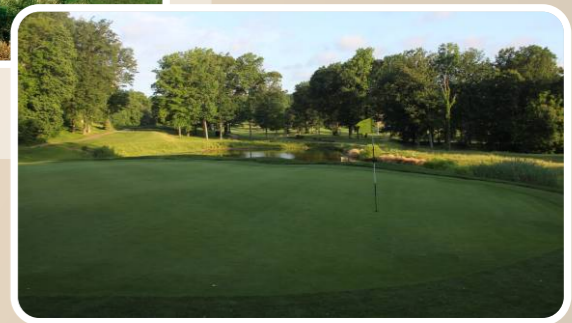

Facilities include a well appointed clubhouse that overlooks the Lake Course, offering panoramic view of the Hanoi Skyline and the breathtaking limestone outcrop of Van Son.

Future plans include a golf academy a 296 room condominium - style hotel, 295 serviced golfvillas, 19 resort villas and 48 terraced houses. In addition there will be a wide range of leisure, cultural and sports facilities available to Members and Guests.

Laguna National | Singapore

London Golf Club | England

Links Hope Island | Australia

Cape Kidnappers | New Zealand

SKY LAKE
Resort & Golf Club

MEMBERSHIPS

Sky Lake Resort & Golf Club offers both individual and corporate memberships.