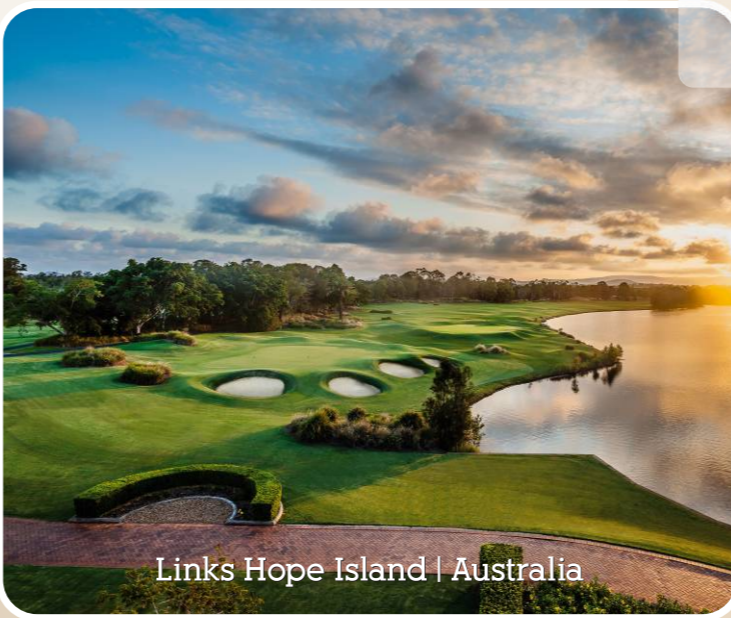

Laguna National | Singapore